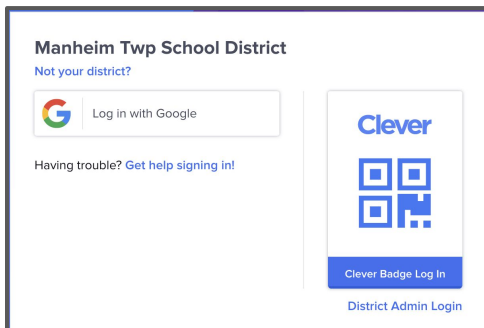

For teachers
OR students
logging in
manually

Clever

1. Go to Clever.com/in/mtwp
(you will have to select your school the first time)

OR

Use the Clever app and 

2. [Login with Google](#)

Student Google Login

username@students.mtwp.net

Username = graduation year + first six letters of last name + first two letters of first name

Note: For K-6 the email address is not activated, but they can use it as a login.